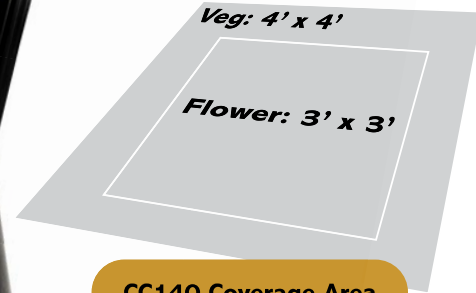

# CLOSET CASE 140™

## REPLACEMENT LIGHT FIXTURE

8 bulbs T5  
Units, 315W  
CMH & 400W  
HPS

POWER  
**140**  
WATTS  
CONSUMPTION

CC140 Coverage Area

<b>Item Number</b>	CC140
<b>Light Source</b>	LED
<b>Input Voltage</b>	110V up to 277V AC
<b>Frequency Range</b>	50~60Hz
<b>Power Consumption</b>	140W
<b>Replaces</b>	315W CMH Fixture & 400W HPS
<b>LED Initial LUX @18"</b>	29,000
<b>Lumens</b>	12,700
<b>CCT</b>	4000K
<b>Lifespan</b>	>50,000 Hrs
<b>Light Beam Angle</b>	90°
<b>Body Lens</b>	Glass
<b>Body Case Material</b>	Die Cast Aluminum
<b>Product Size</b>	12"x10"
<b>Product Weight</b>	11.5 Pounds (Packaged)
<b>Suitable Distance Over Canopy</b>	18" - 24"
<b>Coverage Area Flower</b>	3x3 @18"-24"
<b>Coverage Area Veg</b>	4x4 @24"